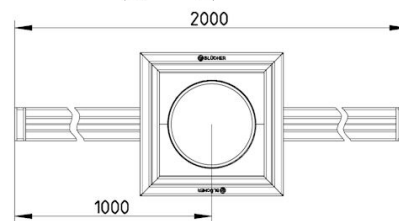

### Specification

Brand Name: BLÜCHER

Floor: Concrete/tiled/resin

Material: AISI 304

Material (EN): EN 1.4301

Membrane Type: No membrane

Minimum Height (mm): 165

Outlet Box: Yes

Outlet Diameter (mm): 160

Outlet Direction: Vertical

Outlet Placement: Center

Series: Slot channel-No membrane

Size: 20x2000

Weight (kg): 13,87

**BLÜCHER®**

A WATTS Brand