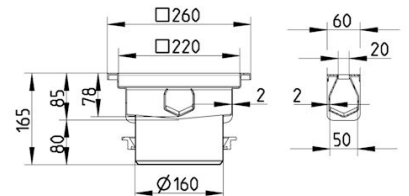

### Specification

Brand Name: BLÜCHER

Floor: Concrete/tiled/resin

Material: AISI 304

Material (EN): EN 1.4301

Membrane Type: No membrane

Minimum Height (mm): 165

Outlet Box: Yes

Outlet Diameter (mm): 160

Outlet Direction: Vertical

Outlet Placement: Center

Series: Slot channel-No membrane

Size: 20x2000

Weight (kg): 13,87

**BLÜCHER®**

A WATTS Brand