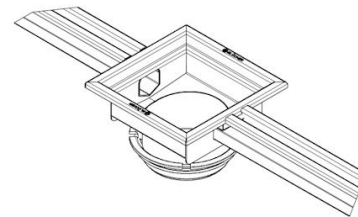

### Specification

Brand Name: BLÜCHER

Floor: Concrete/tiled/resin

Material: AISI 304

Material (EN): EN 1.4301

Membrane Type: No membrane

Minimum Height (mm): 165

Outlet Box: Yes

Outlet Diameter (mm): 160

Outlet Direction: Vertical

Outlet Placement: Center

Series: Slot channel-No membrane

Size: 20x2000

Weight (kg): 13,87

**BLÜCHER®**

A WATTS Brand