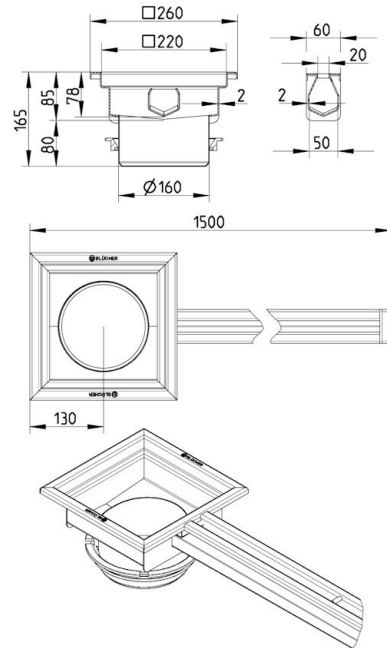

673AK015-00BA SLOT CHANNEL 20x1500 END OUTLET

- With outlet box
- Floor: concrete, tiled and resin
- No membrane
- Outlet: Ø160mm, vertical
- Stainless steel: AISI304/EN1.4301

Product Codes

UPC/EAN: 5705499130768
VVS Number:
RSK Number:
NRF Number:
LVI Number: 3304903

Specification

Brand Name: BLÜCHER
Floor: Concrete/tiled/resin
Material: AISI 304
Material (EN): EN 1.4301
Membrane Type: No membrane
Minimum Height (mm): 165
Outlet Box: Yes
Outlet Diameter (mm): 160
Outlet Direction: Vertical
Outlet Placement: End
Series: Slot channel-No membrane
Size: 20x1500
Weight (kg): 8,32