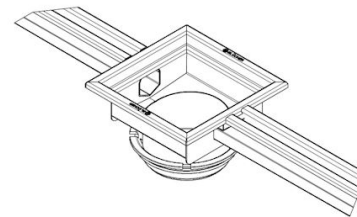

Material (EN): EN 1.4301

Membrane Type: No membrane

Minimum Height (mm): 200

Outlet Box: Yes

Outlet Diameter (mm): 160

Outlet Direction: Vertical

Outlet Placement: Center

Series: Slot channel-No membrane

Size: 20x12000

Weight (kg): 55,71

BLÜCHER®

A WATTS Brand