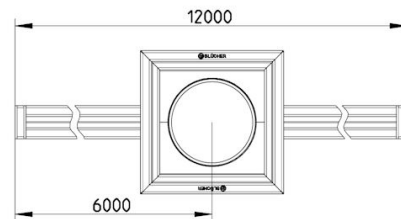

Material (EN): EN 1.4301

Membrane Type: No membrane

Minimum Height (mm): 200

Outlet Box: Yes

Outlet Diameter (mm): 160

Outlet Direction: Vertical

Outlet Placement: Center

Series: Slot channel-No membrane

Size: 20x12000

Weight (kg): 55,71

BLÜCHER®

A WATTS Brand