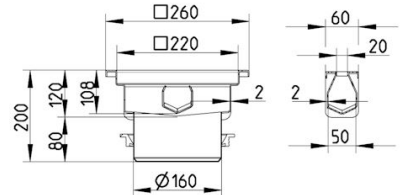

Material (EN): EN 1.4301

Membrane Type: No membrane

Minimum Height (mm): 200

Outlet Box: Yes

Outlet Diameter (mm): 160

Outlet Direction: Vertical

Outlet Placement: Center

Series: Slot channel-No membrane

Size: 20x12000

Weight (kg): 55,71

BLÜCHER®

A WATTS Brand