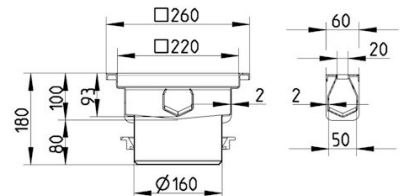

Material (EN): EN 1.4301

Membrane Type: No membrane

Minimum Height (mm): 180

Outlet Box: Yes

Outlet Diameter (mm): 160

Outlet Direction: Vertical

Outlet Placement: Center

Series: Slot channel-No membrane

Size: 20x11000

Weight (kg): 46,00

BLÜCHER®

A WATTS Brand