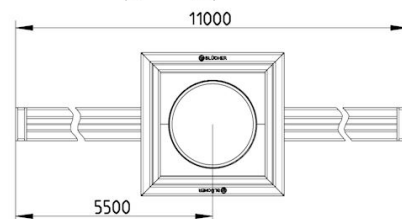

Material (EN): EN 1.4301

Membrane Type: No membrane

Minimum Height (mm): 180

Outlet Box: Yes

Outlet Diameter (mm): 160

Outlet Direction: Vertical

Outlet Placement: Center

Series: Slot channel-No membrane

Size: 20x11000

Weight (kg): 46,00

BLÜCHER®

A WATTS Brand