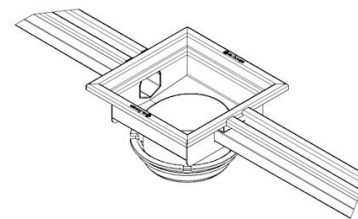

Material (EN): EN 1.4301

Membrane Type: No membrane

Minimum Height (mm): 180

Outlet Box: Yes

Outlet Diameter (mm): 160

Outlet Direction: Vertical

Outlet Placement: Center

Series: Slot channel-No membrane

Size: 20x11000

Weight (kg): 46,00

BLÜCHER®

A WATTS Brand