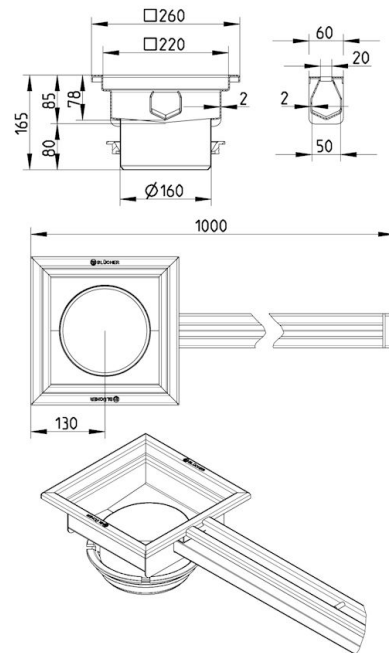

## 673AK010-00BA SLOT CHANNEL 20x1000 END OUTLET

- With outlet box
- Floor: concrete, tiled and resin
- No membrane
- Outlet: Ø160mm, vertical
- Stainless steel: AISI304/EN1.4301

### Specification

Brand Name: BLÜCHER  
Floor: Concrete/tiled/resin  
Material: AISI 304  
Material (EN): EN 1.4301  
Membrane Type: No membrane  
Minimum Height (mm): 165  
Outlet Box: Yes  
Outlet Diameter (mm): 160  
Outlet Direction: Vertical  
Outlet Placement: End  
Series: Slot channel-No membrane  
Size: 20x1000  
Weight (kg): 6,39