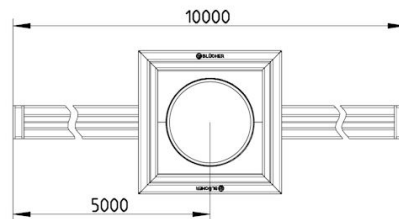

Material (EN): EN 1.4301

Membrane Type: No membrane

Minimum Height (mm): 180

Outlet Box: Yes

Outlet Diameter (mm): 160

Outlet Direction: Vertical

Outlet Placement: Center

Series: Slot channel-No membrane

Size: 20x10000

Weight (kg): 42,46

BLÜCHER®

A WATTS Brand