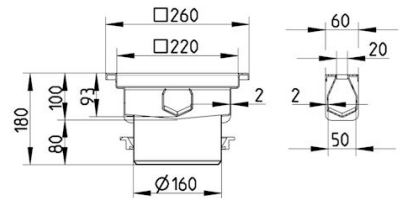

Material (EN): EN 1.4301

Membrane Type: No membrane

Minimum Height (mm): 180

Outlet Box: Yes

Outlet Diameter (mm): 160

Outlet Direction: Vertical

Outlet Placement: Center

Series: Slot channel-No membrane

Size: 20x10000

Weight (kg): 42,46

BLÜCHER®

A WATTS Brand