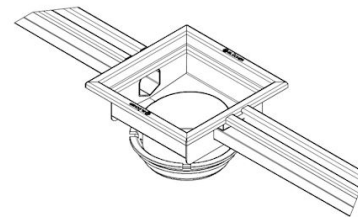

Material (EN): EN 1.4301

Membrane Type: No membrane

Minimum Height (mm): 180

Outlet Box: Yes

Outlet Diameter (mm): 160

Outlet Direction: Vertical

Outlet Placement: Center

Series: Slot channel-No membrane

Size: 20x10000

Weight (kg): 42,46

BLÜCHER®

A WATTS Brand