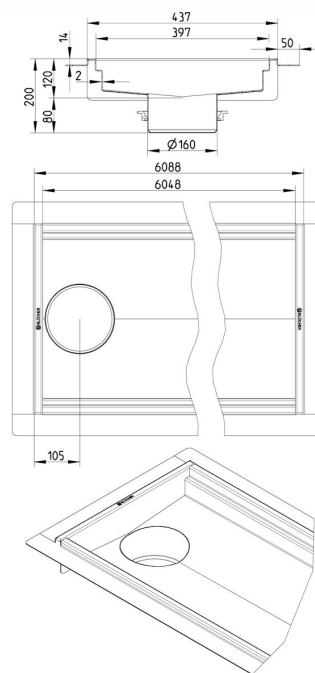

674FK060-00BA CHANNEL 400x6000 END OUTLET

- -Floor: concrete, tiled and resin
- -Liquid membrane
- -Outlet: Ø160mm, vertical
- -Stainless steel: AISI304/EN1.4301

Product Codes

UPC/EAN: 5705499131482

VVS Number:

RSK Number:

NRF Number:

LVI Number:

Specification

Brand Name: BLÜCHER

Floor: Concrete/tiled/resin

Material: AISI 304

Material (EN): EN 1.4301

Membrane Type: Liquid membrane

Minimum Height (mm): 200

Outlet Box: No

Outlet Diameter (mm): 160

Outlet Direction: Vertical

Outlet Placement: End

Series: Channel-Liquid membrane

Size: 400x6000

Weight (kg): 74,68

BLÜCHER®

A WATTS Brand