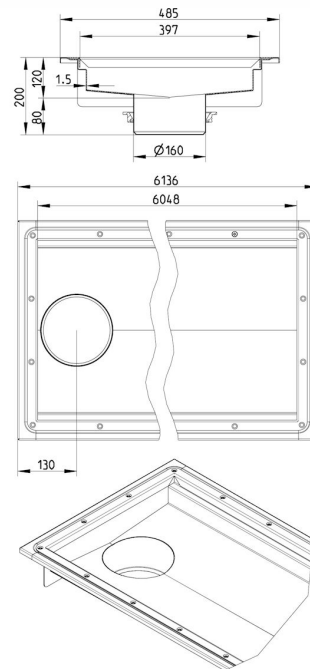

### Specification

Brand Name: BLÜCHER

Floor: Vinyl

Material: AISI 304

Material (EN): EN 1.4301

Minimum Height (mm): 200

Outlet Box: No

Outlet Diameter (mm): 160

Outlet Direction: Vertical

Outlet Placement: End

Series: Channel-Vinyl

Size: 400x6000

Weight (kg): 59,08

**BLÜCHER®**

A WATTS Brand