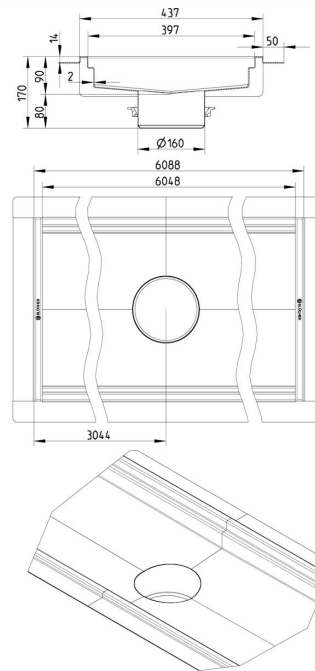

## 674FK060-30BA CHANNEL 400x6000 CENTER OUTLET

- Floor: concrete, tiled and resin
- Liquid membrane
- Outlet: Ø160mm, vertical
- Stainless steel: AISI304/EN1.4301

### Specification

Brand Name: BLÜCHER

Floor: Concrete/tiled/resin

Material: AISI 304

Material (EN): EN 1.4301

Membrane Type: Liquid membrane

Minimum Height (mm): 170

Outlet Box: No

Outlet Diameter (mm): 160

Outlet Direction: Vertical

Outlet Placement: Center

Series: Channel-Liquid membrane

Size: 400x6000

Weight (kg): 69,48

**BLÜCHER®**

A WATTS Brand