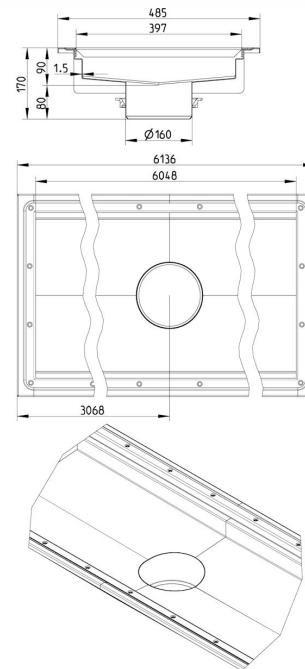

672FK060-30BA CHANNEL 400x6000 CENTER OUTLET

- Floor: vinyl
- Outlet: Ø160mm, vertical
- Stainless steel: AISI304/EN1.4301

Product Codes

UPC/EAN: 5705499130744

VVS Number:

RSK Number:

NRF Number:

LVI Number:

Specification

Brand Name: BLÜCHER

Floor: Vinyl

Material: AISI 304

Material (EN): EN 1.4301

Minimum Height (mm): 170

Outlet Box: No

Outlet Diameter (mm): 160

Outlet Direction: Vertical

Outlet Placement: Center

Series: Channel-Vinyl

Size: 400x6000

Weight (kg): 56,76

BLÜCHER®

A **WATTS** Brand