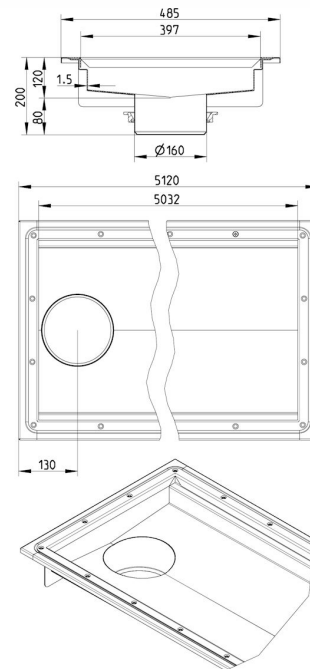

Specification Sheet

672FK050-00BA CHANNEL 400x5000 END OUTLET

- Floor: vinyl
- Outlet: Ø160mm, vertical
- Stainless steel: AISI304/EN1.4301

Product Codes

UPC/EAN: 5705499130713

VVS Number:

RSK Number:

NRF Number:

LVI Number:

Specification

Brand Name: BLÜCHER

Floor: Vinyl

Material: AISI 304

Material (EN): EN 1.4301

Minimum Height (mm): 200

Outlet Box: No

Outlet Diameter (mm): 160

Outlet Direction: Vertical

Outlet Placement: End

Series: Channel-Vinyl

Size: 400x5000

Weight (kg): 49,72

BLÜCHER®

A WATTS Brand