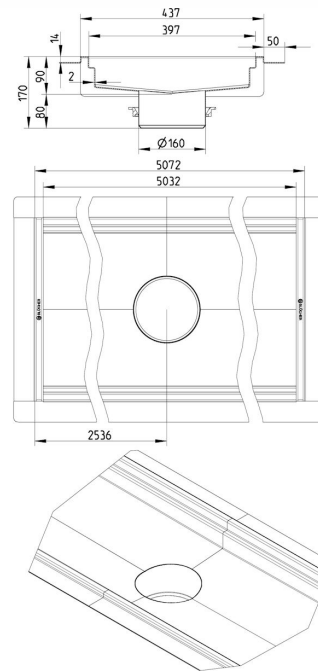

674FK050-25BA CHANNEL 400x5000 CENTER OUTLET

- -Floor: concrete, tiled and resin
- -Liquid membrane
- -Outlet: Ø160mm, vertical
- -Stainless steel: AISI304/EN1.4301

Product Codes

UPC/EAN: 5705499131475

VVS Number:

RSK Number:

NRF Number:

LVI Number:

Specification

Brand Name: BLÜCHER

Floor: Concrete/tiled/resin

Material: AISI 304

Material (EN): EN 1.4301

Membrane Type: Liquid membrane

Minimum Height (mm): 170

Outlet Box: No

Outlet Diameter (mm): 160

Outlet Direction: Vertical

Outlet Placement: Center

Series: Channel-Liquid membrane

Size: 400x5000

Weight (kg): 58,41

BLÜCHER®

A WATTS Brand