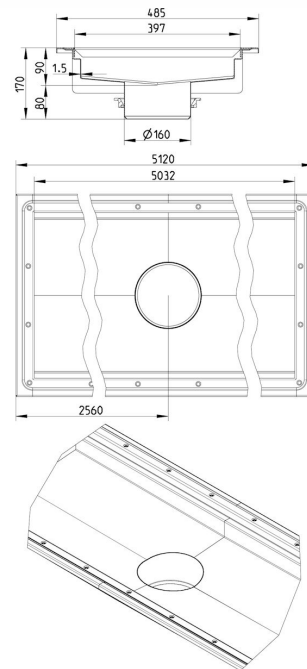

## 672FK050-25BA CHANNEL 400x5000 CENTER OUTLET

- Floor: vinyl
- Outlet: Ø160mm, vertical
- Stainless steel: AISI304/EN1.4301

### Specification

Brand Name: BLÜCHER

Floor: Vinyl

Material: AISI 304

Material (EN): EN 1.4301

Minimum Height (mm): 170

Outlet Box: No

Outlet Diameter (mm): 160

Outlet Direction: Vertical

Outlet Placement: Center

Series: Channel-Vinyl

Size: 400x5000

Weight (kg): 47,56

**BLÜCHER®**

A **WATTS** Brand