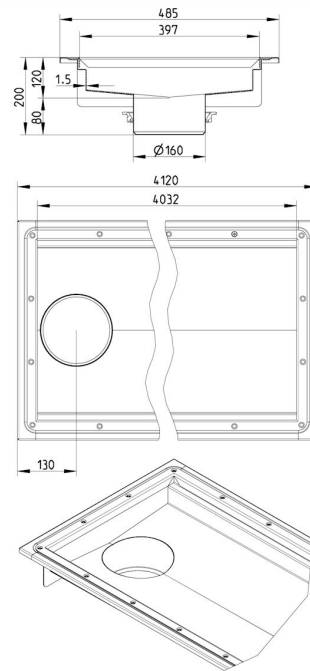

### Specification

Brand Name: BLÜCHER

Floor: Vinyl

Material: AISI 304

Material (EN): EN 1.4301

Minimum Height (mm): 200

Outlet Box: No

Outlet Diameter (mm): 160

Outlet Direction: Vertical

Outlet Placement: End

Series: Channel-Vinyl

Size: 400x4000

Weight (kg): 41,24

**BLÜCHER®**

A WATTS Brand