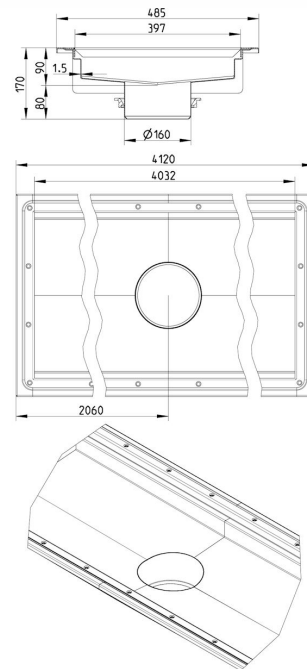

672FK040-20BA CHANNEL 400x4000 CENTER OUTLET

- Floor: vinyl
- Outlet: Ø160mm, vertical
- Stainless steel: AISI304/EN1.4301

Product Codes

UPC/EAN: 5705499130706

VVS Number:

RSK Number:

NRF Number:

LVI Number:

Specification

Brand Name: BLÜCHER

Floor: Vinyl

Material: AISI 304

Material (EN): EN 1.4301

Minimum Height (mm): 170

Outlet Box: No

Outlet Diameter (mm): 160

Outlet Direction: Vertical

Outlet Placement: Center

Series: Channel-Vinyl

Size: 400x4000

Weight (kg): 39,27

BLÜCHER®

A **WATTS** Brand