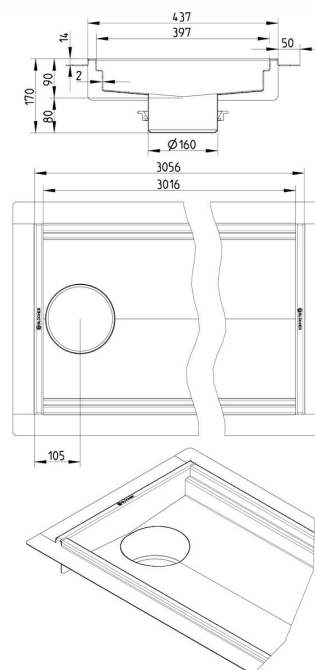

Specification

Brand Name: BLÜCHER

Floor: Concrete/tiled/resin

Material: AISI 304

Material (EN): EN 1.4301

Membrane Type: Liquid membrane

Minimum Height (mm): 170

Outlet Box: No

Outlet Diameter (mm): 160

Outlet Direction: Vertical

Outlet Placement: End

Series: Channel-Liquid membrane

Size: 400x3000

Weight (kg): 35,60