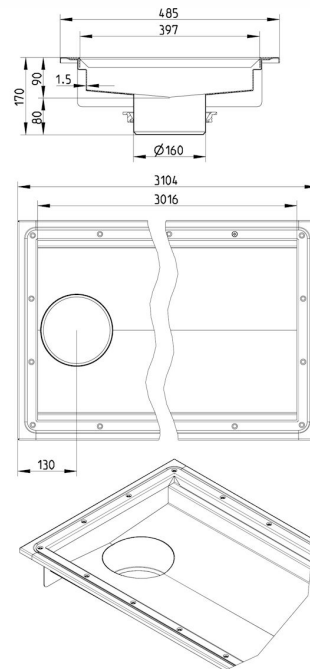

Specification Sheet

672FK030-00BA CHANNEL 400x3000 END OUTLET

- Floor: vinyl
- Outlet: Ø160mm, vertical
- Stainless steel: AISI304/EN1.4301

Product Codes

UPC/EAN: 5705499130669

VVS Number:

RSK Number:

NRF Number:

LVI Number:

Specification

Brand Name: BLÜCHER

Floor: Vinyl

Material: AISI 304

Material (EN): EN 1.4301

Minimum Height (mm): 170

Outlet Box: No

Outlet Diameter (mm): 160

Outlet Direction: Vertical

Outlet Placement: End

Series: Channel-Vinyl

Size: 400x3000

Weight (kg): 29,18

BLÜCHER®

A WATTS Brand