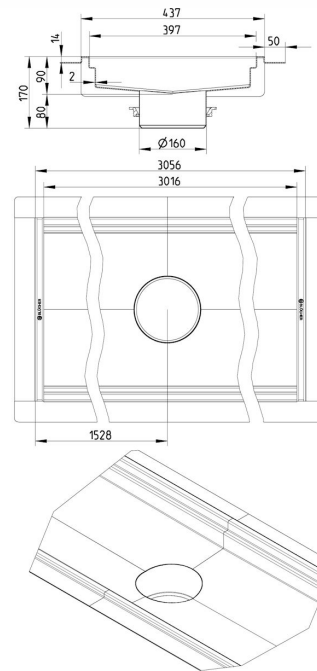

674FK030-15BA CHANNEL 400x3000 CENTER OUTLET

- -Floor: concrete, tiled and resin
- -Liquid membrane
- -Outlet: Ø160mm, vertical
- -Stainless steel: AISI304/EN1.4301

Product Codes

UPC/EAN: 5705499131437

VVS Number:

RSK Number:

NRF Number:

LVI Number:

Specification

Brand Name: BLÜCHER

Floor: Concrete/tiled/resin

Material: AISI 304

Material (EN): EN 1.4301

Membrane Type: Liquid membrane

Minimum Height (mm): 170

Outlet Box: No

Outlet Diameter (mm): 160

Outlet Direction: Vertical

Outlet Placement: Center

Series: Channel-Liquid membrane

Size: 400x3000

Weight (kg): 36,53

BLÜCHER®

A WATTS Brand