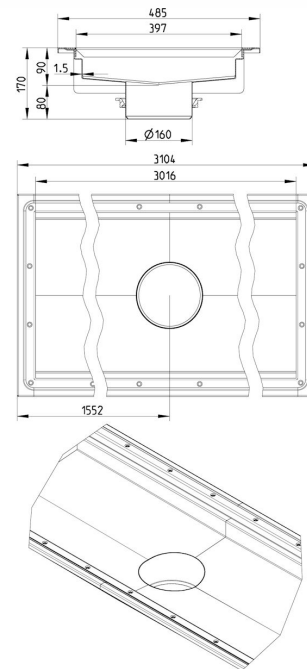

672FK030-15BA CHANNEL 400x3000 CENTER OUTLET

- Floor: vinyl
- Outlet: Ø160mm, vertical
- Stainless steel: AISI304/EN1.4301

Product Codes

UPC/EAN: 5705499130676

VVS Number:

RSK Number:

NRF Number:

LVI Number:

Specification

Brand Name: BLÜCHER

Floor: Vinyl

Material: AISI 304

Material (EN): EN 1.4301

Minimum Height (mm): 170

Outlet Box: No

Outlet Diameter (mm): 160

Outlet Direction: Vertical

Outlet Placement: Center

Series: Channel-Vinyl

Size: 400x3000

Weight (kg): 29,72

BLÜCHER®

A WATTS Brand