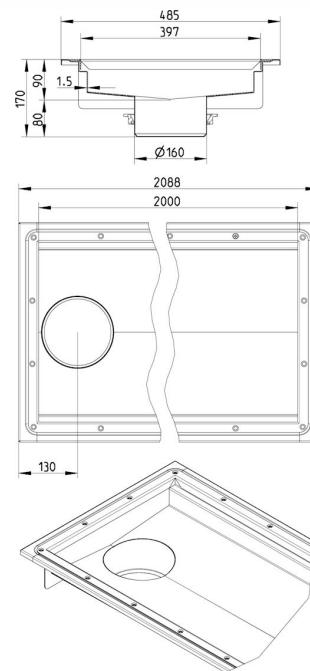

### Specification

Brand Name: BLÜCHER

Floor: Vinyl

Material: AISI 304

Material (EN): EN 1.4301

Minimum Height (mm): 170

Outlet Box: No

Outlet Diameter (mm): 160

Outlet Direction: Vertical

Outlet Placement: End

Series: Channel-Vinyl

Size: 400x2000

Weight (kg): 19,73

**BLÜCHER®**

A WATTS Brand