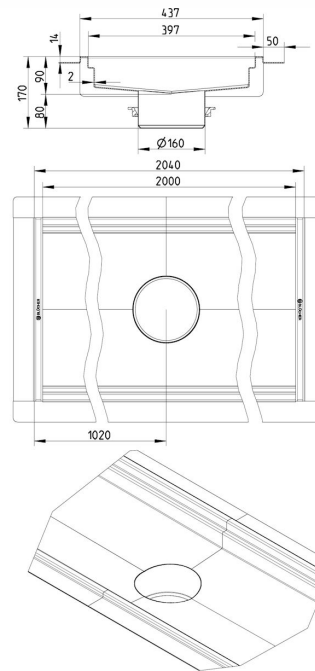

674FK020-10BA CHANNEL 400x2000 CENTER OUTLET

- -Floor: concrete, tiled and resin
- -Liquid membrane
- -Outlet: Ø160mm, vertical
- -Stainless steel: AISI304/EN1.4301

Product Codes

UPC/EAN: 5705499131413

VVS Number:

RSK Number:

NRF Number:

LVI Number:

Specification

Brand Name: BLÜCHER

Floor: Concrete/tiled/resin

Material: AISI 304

Material (EN): EN 1.4301

Membrane Type: Liquid membrane

Minimum Height (mm): 170

Outlet Box: No

Outlet Diameter (mm): 160

Outlet Direction: Vertical

Outlet Placement: Center

Series: Channel-Liquid membrane

Size: 400x2000

Weight (kg): 24,56

BLÜCHER®

A WATTS Brand