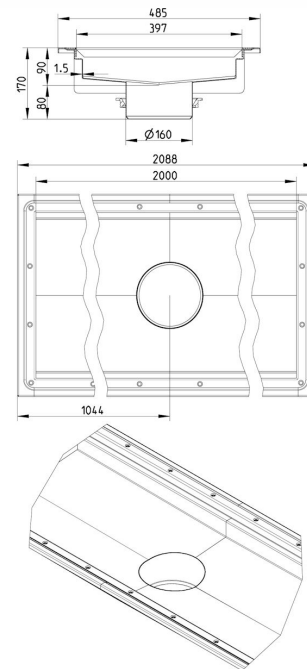

672FK020-10BA CHANNEL 400x2000 CENTER OUTLET

- Floor: vinyl
- Outlet: Ø160mm, vertical
- Stainless steel: AISI304/EN1.4301

Product Codes

UPC/EAN: 5705499130652

VVS Number:

RSK Number:

NRF Number:

LVI Number:

Specification

Brand Name: BLÜCHER

Floor: Vinyl

Material: AISI 304

Material (EN): EN 1.4301

Minimum Height (mm): 170

Outlet Box: No

Outlet Diameter (mm): 160

Outlet Direction: Vertical

Outlet Placement: Center

Series: Channel-Vinyl

Size: 400x2000

Weight (kg): 19,97

BLÜCHER®

A WATTS Brand