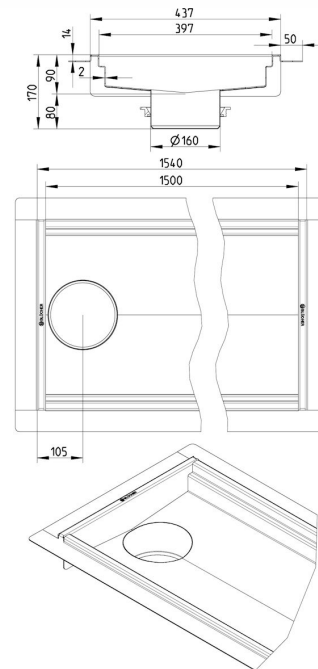

### Specification

Brand Name: BLÜCHER

Floor: Concrete/tiled/resin

Material: AISI 304

Material (EN): EN 1.4301

Membrane Type: Liquid membrane

Minimum Height (mm): 170

Outlet Box: No

Outlet Diameter (mm): 160

Outlet Direction: Vertical

Outlet Placement: End

Series: Channel-Liquid membrane

Size: 400x1500

Weight (kg): 19,03

**BLÜCHER®**

A WATTS Brand