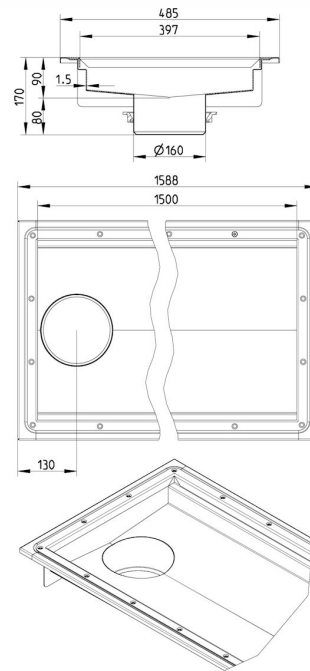

Specification Sheet

672FK015-00BA CHANNEL 400x1500 END OUTLET

- Floor: vinyl
- Outlet: Ø160mm, vertical
- Stainless steel: AISI304/EN1.4301

Product Codes

UPC/EAN: 5705499130621

VVS Number:

RSK Number:

NRF Number:

LVI Number:

Specification

Brand Name: BLÜCHER

Floor: Vinyl

Material: AISI 304

Material (EN): EN 1.4301

Minimum Height (mm): 170

Outlet Box: No

Outlet Diameter (mm): 160

Outlet Direction: Vertical

Outlet Placement: End

Series: Channel-Vinyl

Size: 400x1500

Weight (kg): 15,52

BLÜCHER®

A WATTS Brand