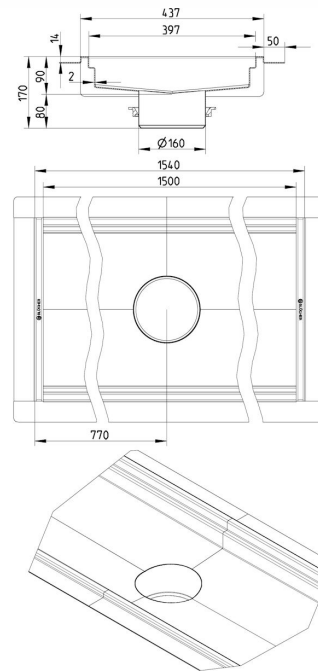

## 674FK015-08BA CHANNEL 400x1500 CENTER OUTLET

- Floor: concrete, tiled and resin
- Liquid membrane
- Outlet: Ø160mm, vertical
- Stainless steel: AISI304/EN1.4301

### Specification

Brand Name: BLÜCHER

Floor: Concrete/tiled/resin

Material: AISI 304

Material (EN): EN 1.4301

Membrane Type: Liquid membrane

Minimum Height (mm): 170

Outlet Box: No

Outlet Diameter (mm): 160

Outlet Direction: Vertical

Outlet Placement: Center

Series: Channel-Liquid membrane

Size: 400x1500

Weight (kg): 19,19

**BLÜCHER®**

A WATTS Brand