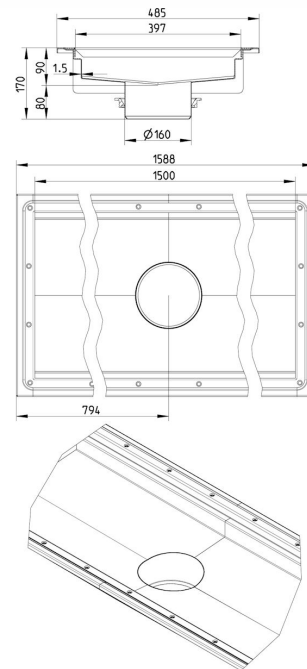

Specification Sheet

672FK015-08BA CHANNEL 400x1500 CENTER OUTLET

- Floor: vinyl
- Outlet: Ø160mm, vertical
- Stainless steel: AISI304/EN1.4301

Product Codes

UPC/EAN: 5705499130638

VVS Number:

RSK Number:

NRF Number:

LVI Number:

Specification

Brand Name: BLÜCHER

Floor: Vinyl

Material: AISI 304

Material (EN): EN 1.4301

Minimum Height (mm): 170

Outlet Box: No

Outlet Diameter (mm): 160

Outlet Direction: Vertical

Outlet Placement: Center

Series: Channel-Vinyl

Size: 400x1500

Weight (kg): 15,65

BLÜCHER®

A WATTS Brand