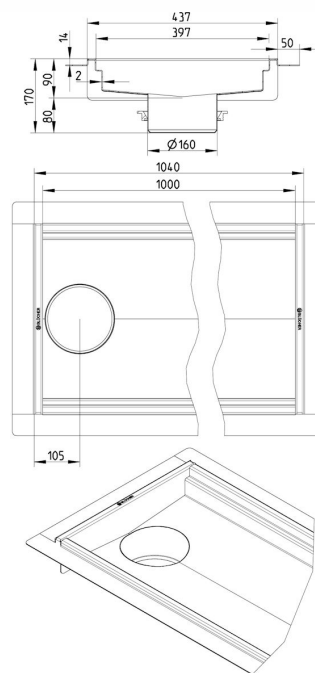

Specification

Brand Name: BLÜCHER

Floor: Concrete/tiled/resin

Material: AISI 304

Material (EN): EN 1.4301

Membrane Type: Liquid membrane

Minimum Height (mm): 170

Outlet Box: No

Outlet Diameter (mm): 160

Outlet Direction: Vertical

Outlet Placement: End

Series: Channel-Liquid membrane

Size: 400x1000

Weight (kg): 13,73