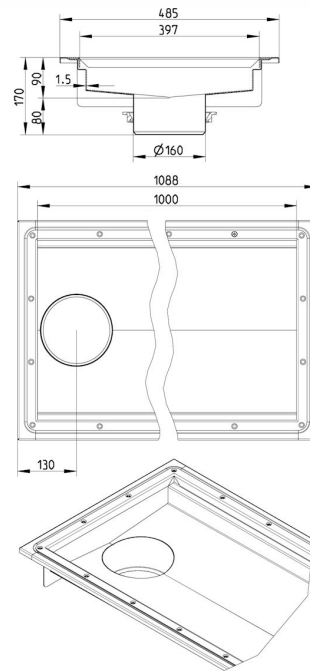

Specification Sheet

672FK010-00BA CHANNEL 400x1000 END OUTLET

- Floor: vinyl
- Outlet: Ø160mm, vertical
- Stainless steel: AISI304/EN1.4301

Product Codes

UPC/EAN: 5705499130607

VVS Number:

RSK Number:

NRF Number:

LVI Number:

Specification

Brand Name: BLÜCHER

Floor: Vinyl

Material: AISI 304

Material (EN): EN 1.4301

Minimum Height (mm): 170

Outlet Box: No

Outlet Diameter (mm): 160

Outlet Direction: Vertical

Outlet Placement: End

Series: Channel-Vinyl

Size: 400x1000

Weight (kg): 11,25

BLÜCHER®

A WATTS Brand