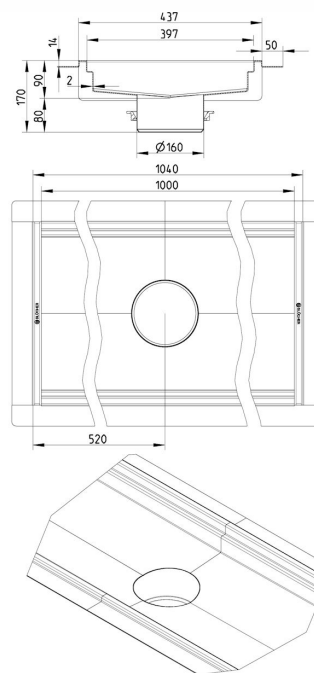

674FK010-05BA CHANNEL 400x1000 CENTER OUTLET

- -Floor: concrete, tiled and resin
- -Liquid membrane
- -Outlet: Ø160mm, vertical
- -Stainless steel: AISI304/EN1.4301

Product Codes

UPC/EAN: 5705499131376

VVS Number:

RSK Number:

NRF Number:

LVI Number:

Specification

Brand Name: BLÜCHER

Floor: Concrete/tiled/resin

Material: AISI 304

Material (EN): EN 1.4301

Membrane Type: Liquid membrane

Minimum Height (mm): 170

Outlet Box: No

Outlet Diameter (mm): 160

Outlet Direction: Vertical

Outlet Placement: Center

Series: Channel-Liquid membrane

Size: 400x1000

Weight (kg): 13,81

BLÜCHER®

A WATTS Brand