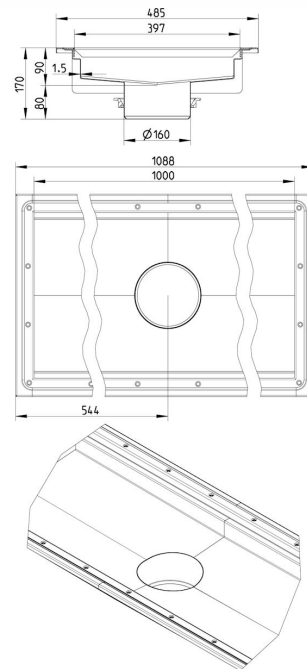

Specification Sheet

672FK010-05BA CHANNEL 400x1000 CENTER OUTLET

- Floor: vinyl
- Outlet: Ø160mm, vertical
- Stainless steel: AISI304/EN1.4301

Product Codes

UPC/EAN: 5705499130614

VVS Number:

RSK Number:

NRF Number:

LVI Number:

Specification

Brand Name: BLÜCHER

Floor: Vinyl

Material: AISI 304

Material (EN): EN 1.4301

Minimum Height (mm): 170

Outlet Box: No

Outlet Diameter (mm): 160

Outlet Direction: Vertical

Outlet Placement: Center

Series: Channel-Vinyl

Size: 400x1000

Weight (kg): 11,31

BLÜCHER®

A **WATTS** Brand