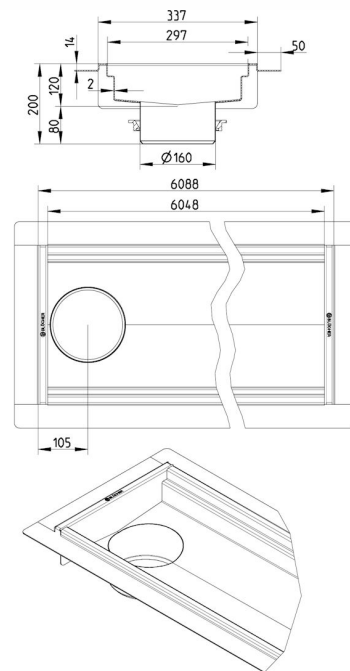

Specification Sheet

674EK060-00BA CHANNEL 300x6000 END OUTLET

- Floor: concrete, tiled and resin
- Liquid membrane
- Outlet: Ø160mm, vertical
- Stainless steel: AISI304/EN1.4301

Product Codes

UPC/EAN: 5705499131345

Material (EN): EN 1.4301

Membrane Type: Liquid membrane

Minimum Height (mm): 200

Outlet Box: No

Outlet Diameter (mm): 160

Outlet Direction: Vertical

Outlet Placement: End

Series: Channel-Liquid membrane

Size: 300x6000

Weight (kg): 62,53

BLÜCHER®

A WATTS Brand