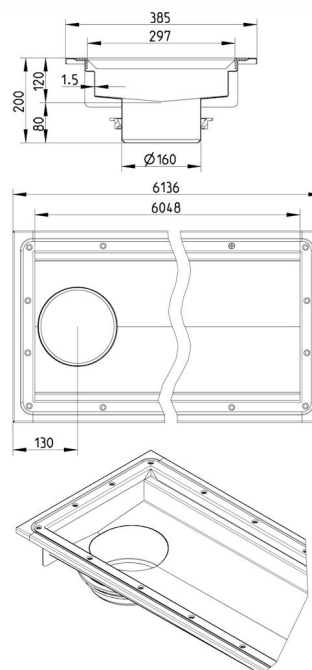

## 672EK060-00BA CHANNEL 300x6000 END OUTLET

- Floor: vinyl
- Outlet: Ø160mm, vertical
- Stainless steel: AISI304/EN1.4301

### Specification

Brand Name: BLÜCHER

Floor: Vinyl

Material: AISI 304

Material (EN): EN 1.4301

Minimum Height (mm): 200

Outlet Box: No

Outlet Diameter (mm): 160

Outlet Direction: Vertical

Outlet Placement: End

Series: Channel-Vinyl

Size: 300x6000

Weight (kg): 51,19

**BLÜCHER®**

A WATTS Brand