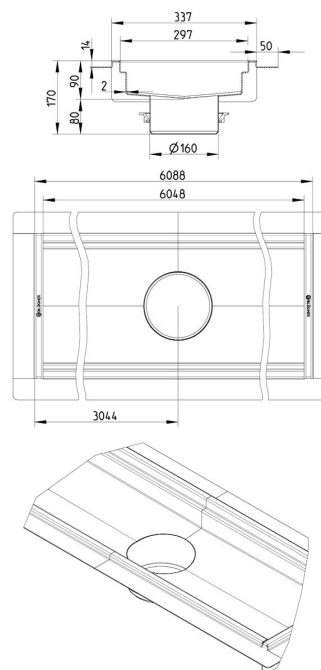

674EK060-30BA CHANNEL 300x6000 CENTER OUTLET

- -Floor: concrete, tiled and resin
- -Liquid membrane
- -Outlet: Ø160mm, vertical
- -Stainless steel: AISI304/EN1.4301

Product Codes

UPC/EAN: 5705499131352

VVS Number:

RSK Number:

NRF Number:

LVI Number:

Specification

Brand Name: BLÜCHER

Floor: Concrete/tiled/resin

Material: AISI 304

Material (EN): EN 1.4301

Membrane Type: Liquid membrane

Minimum Height (mm): 170

Outlet Box: No

Outlet Diameter (mm): 160

Outlet Direction: Vertical

Outlet Placement: Center

Series: Channel-Liquid membrane

Size: 300x6000

Weight (kg): 59,41

BLÜCHER®

A WATTS Brand