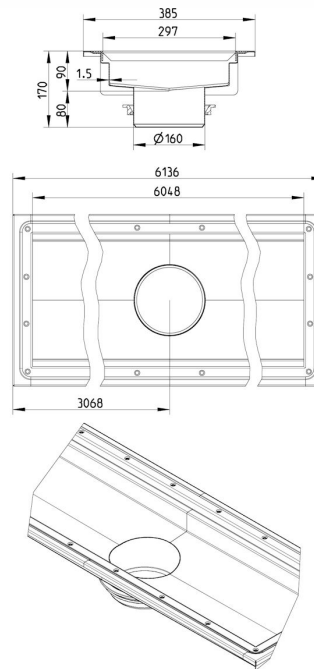

## 672EK060-30BA CHANNEL 300x6000 CENTER OUTLET

-Floor: vinyl  
-Outlet: Ø160mm, vertical  
-Stainless steel: AISI304/EN1.4301

### Specification

Brand Name: BLÜCHER

Floor: Vinyl

Material: AISI 304

Material (EN): EN 1.4301

Minimum Height (mm): 170

Outlet Box: No

Outlet Diameter (mm): 160

Outlet Direction: Vertical

Outlet Placement: Center

Series: Channel-Vinyl

Size: 300x6000

Weight (kg): 48,86

**BLÜCHER®**

A WATTS Brand