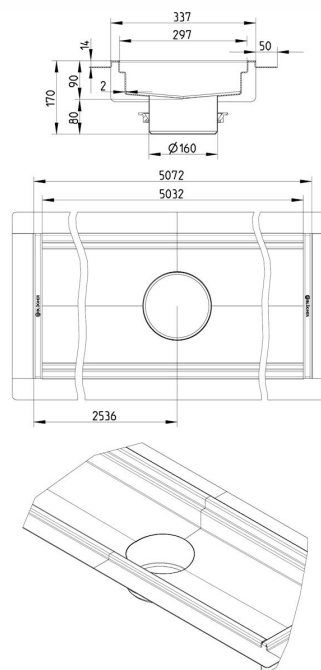

## 674EK050-25BA CHANNEL 300x5000 CENTER OUTLET

- Floor: concrete, tiled and resin
- Liquid membrane
- Outlet: Ø160mm, vertical
- Stainless steel: AISI304/EN1.4301

### Specification

Brand Name: BLÜCHER

Floor: Concrete/tiled/resin

Material: AISI 304

Material (EN): EN 1.4301

Membrane Type: Liquid membrane

Minimum Height (mm): 170

Outlet Box: No

Outlet Diameter (mm): 160

Outlet Direction: Vertical

Outlet Placement: Center

Series: Channel-Liquid membrane

Size: 300x5000

Weight (kg): 49,86

**BLÜCHER®**

A WATTS Brand