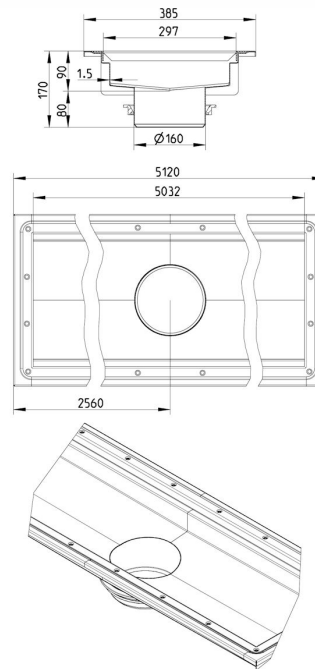

Specification Sheet

672EK050-25BA CHANNEL 300x5000 CENTER OUTLET

-Floor: vinyl
-Outlet: Ø160mm, vertical
-Stainless steel: AISI304/EN1.4301

Product Codes

UPC/EAN: 5705499130577

VVS Number:

RSK Number:

NRF Number:

LVI Number:

Specification

Brand Name: BLÜCHER

Floor: Vinyl

Material: AISI 304

Material (EN): EN 1.4301

Minimum Height (mm): 170

Outlet Box: No

Outlet Diameter (mm): 160

Outlet Direction: Vertical

Outlet Placement: Center

Series: Channel-Vinyl

Size: 300x5000

Weight (kg): 40,91

BLÜCHER®

A WATTS Brand