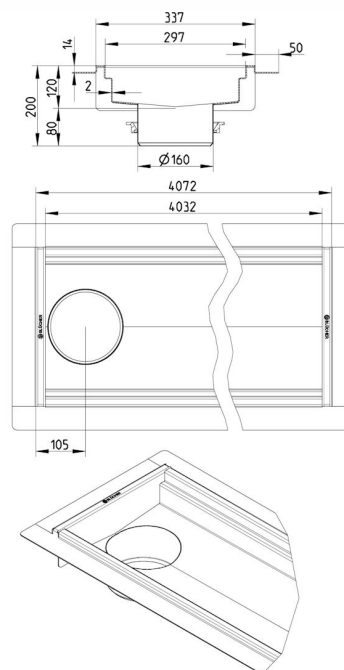

674EK040-00BA CHANNEL 300x4000 END OUTLET

- -Floor: concrete, tiled and resin
- -Liquid membrane
- -Outlet: Ø160mm, vertical
- -Stainless steel: AISI304/EN1.4301

Product Codes

UPC/EAN: 5705499131307

VVS Number:

RSK Number:

NRF Number:

LVI Number:

Specification

Brand Name: BLÜCHER

Floor: Concrete/tiled/resin

Material: AISI 304

Material (EN): EN 1.4301

Membrane Type: Liquid membrane

Minimum Height (mm): 200

Outlet Box: No

Outlet Diameter (mm): 160

Outlet Direction: Vertical

Outlet Placement: End

Series: Channel-Liquid membrane

Size: 300x4000

Weight (kg): 43,71

BLÜCHER®

A WATTS Brand