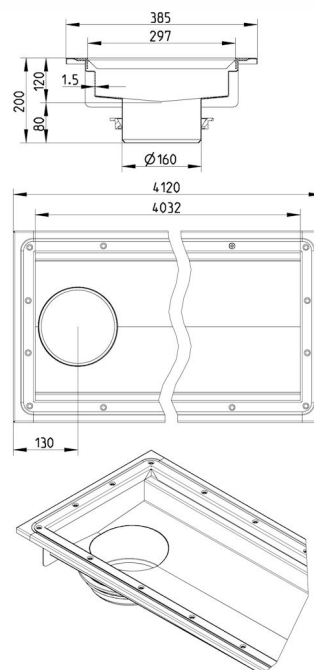

672EK040-00BA CHANNEL 300x4000 END OUTLET

- Floor: vinyl
- Outlet: Ø160mm, vertical
- Stainless steel: AISI304/EN1.4301

Product Codes

UPC/EAN: 5705499130522

VVS Number:

RSK Number:

NRF Number:

LVI Number:

Specification

Brand Name: BLÜCHER

Floor: Vinyl

Material: AISI 304

Material (EN): EN 1.4301

Minimum Height (mm): 200

Outlet Box: No

Outlet Diameter (mm): 160

Outlet Direction: Vertical

Outlet Placement: End

Series: Channel-Vinyl

Size: 300x4000

Weight (kg): 35,79

BLÜCHER®

A WATTS Brand