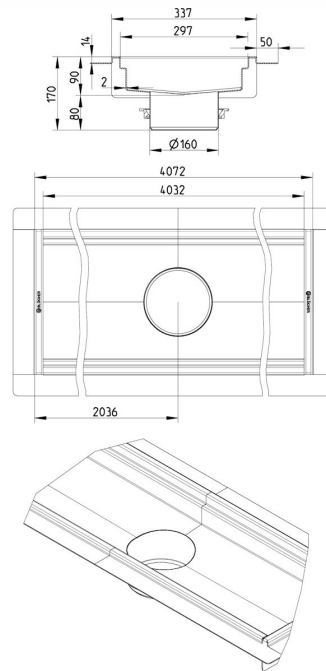

674EK040-20BA CHANNEL 300x4000 CENTER OUTLET

- -Floor: concrete, tiled and resin
- -Liquid membrane
- -Outlet: Ø160mm, vertical
- -Stainless steel: AISI304/EN1.4301

Product Codes

UPC/EAN: 5705499131314

VVS Number:

RSK Number:

NRF Number:

LVI Number:

Specification

Brand Name: BLÜCHER

Floor: Concrete/tiled/resin

Material: AISI 304

Material (EN): EN 1.4301

Membrane Type: Liquid membrane

Minimum Height (mm): 170

Outlet Box: No

Outlet Diameter (mm): 160

Outlet Direction: Vertical

Outlet Placement: Center

Series: Channel-Liquid membrane

Size: 300x4000

Weight (kg): 41,20

BLÜCHER®

A WATTS Brand