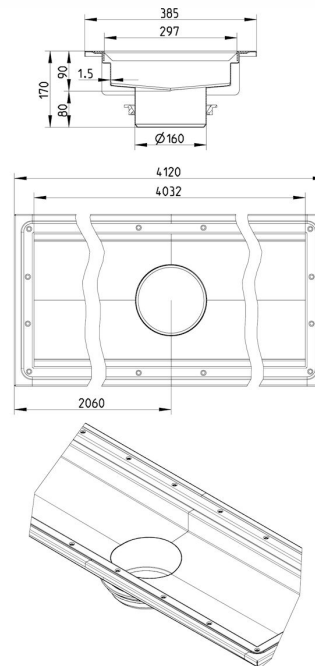

672EK040-20BA CHANNEL 300x4000 CENTER OUTLET

-Floor: vinyl
-Outlet: Ø160mm, vertical
-Stainless steel: AISI304/EN1.4301

Product Codes

UPC/EAN: 5705499130546

VVS Number:

RSK Number:

NRF Number:

LVI Number:

Specification

Brand Name: BLÜCHER

Floor: Vinyl

Material: AISI 304

Material (EN): EN 1.4301

Minimum Height (mm): 170

Outlet Box: No

Outlet Diameter (mm): 160

Outlet Direction: Vertical

Outlet Placement: Center

Series: Channel-Vinyl

Size: 300x4000

Weight (kg): 33,71

BLÜCHER®

A WATTS Brand