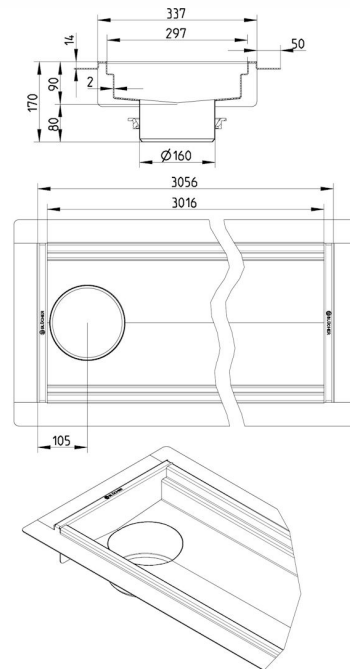

674EK030-00BA CHANNEL 300x3000 END OUTLET

- -Floor: concrete, tiled and resin
- -Liquid membrane
- -Outlet: Ø160mm, vertical
- -Stainless steel: AISI304/EN1.4301

Product Codes

UPC/EAN: 5705499131284

VVS Number:

RSK Number:

NRF Number:

LVI Number:

Specification

Brand Name: BLÜCHER

Floor: Concrete/tiled/resin

Material: AISI 304

Material (EN): EN 1.4301

Membrane Type: Liquid membrane

Minimum Height (mm): 170

Outlet Box: No

Outlet Diameter (mm): 160

Outlet Direction: Vertical

Outlet Placement: End

Series: Channel-Liquid membrane

Size: 300x3000

Weight (kg): 30,60

BLÜCHER®

A WATTS Brand