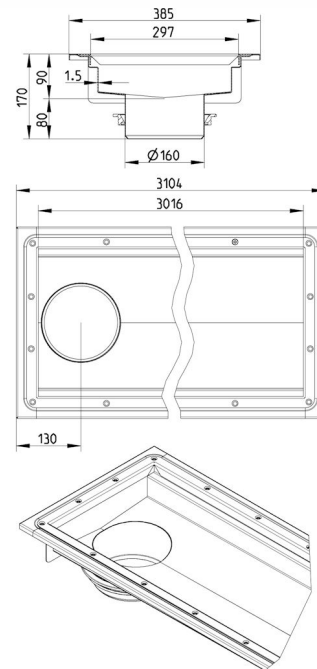

672EK030-00BA CHANNEL 300x3000 END OUTLET

- Floor: vinyl
- Outlet: Ø160mm, vertical
- Stainless steel: AISI304/EN1.4301

Product Codes

UPC/EAN: 5705499130515

VVS Number:

RSK Number:

NRF Number:

LVI Number:

Specification

Brand Name: BLÜCHER

Floor: Vinyl

Material: AISI 304

Material (EN): EN 1.4301

Minimum Height (mm): 170

Outlet Box: No

Outlet Diameter (mm): 160

Outlet Direction: Vertical

Outlet Placement: End

Series: Channel-Vinyl

Size: 300x3000

Weight (kg): 24,98

BLÜCHER®

A WATTS Brand