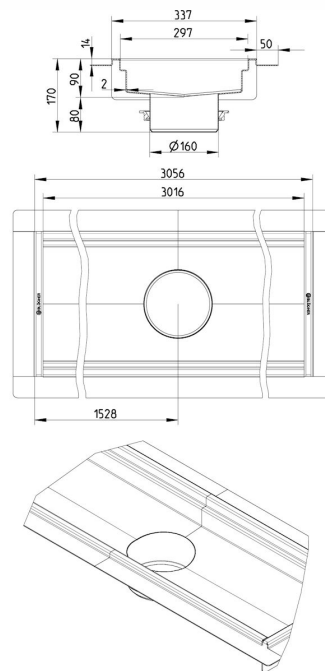

674EK030-15BA CHANNEL 300x3000 CENTER OUTLET

- -Floor: concrete, tiled and resin
- -Liquid membrane
- -Outlet: Ø160mm, vertical
- -Stainless steel: AISI304/EN1.4301

Product Codes

UPC/EAN: 5705499131291

VVS Number:

RSK Number:

NRF Number:

LVI Number:

Specification

Brand Name: BLÜCHER

Floor: Concrete/tiled/resin

Material: AISI 304

Material (EN): EN 1.4301

Membrane Type: Liquid membrane

Minimum Height (mm): 170

Outlet Box: No

Outlet Diameter (mm): 160

Outlet Direction: Vertical

Outlet Placement: Center

Series: Channel-Liquid membrane

Size: 300x3000

Weight (kg): 31,32

BLÜCHER®

A WATTS Brand