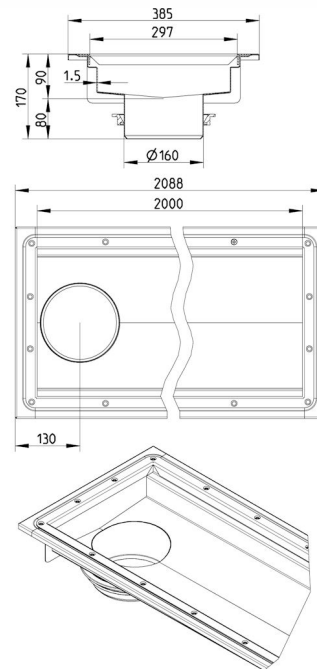

Specification Sheet

672EK020-00BA CHANNEL 300x2000 END OUTLET

- Floor: vinyl
- Outlet: Ø160mm, vertical
- Stainless steel: AISI304/EN1.4301

Product Codes

UPC/EAN: 5705499130508

VVS Number:

RSK Number:

NRF Number:

LVI Number:

Specification

Brand Name: BLÜCHER

Floor: Vinyl

Material: AISI 304

Material (EN): EN 1.4301

Minimum Height (mm): 170

Outlet Box: No

Outlet Diameter (mm): 160

Outlet Direction: Vertical

Outlet Placement: End

Series: Channel-Vinyl

Size: 300x2000

Weight (kg): 17,05

BLÜCHER®

A WATTS Brand