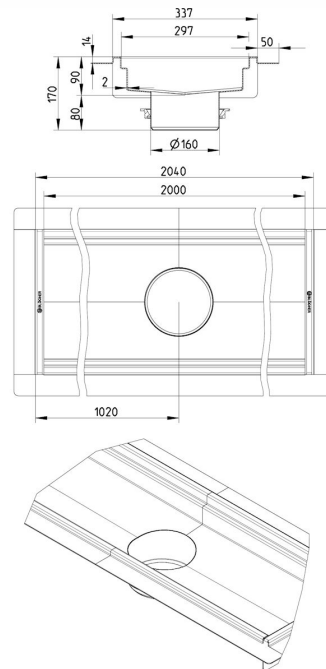

674EK020-10BA CHANNEL 300x2000 CENTER OUTLET

- -Floor: concrete, tiled and resin
- -Liquid membrane
- -Outlet: Ø160mm, vertical
- -Stainless steel: AISI304/EN1.4301

Product Codes

UPC/EAN: 5705499131277

VVS Number:

RSK Number:

NRF Number:

LVI Number:

Specification

Brand Name: BLÜCHER

Floor: Concrete/tiled/resin

Material: AISI 304

Material (EN): EN 1.4301

Membrane Type: Liquid membrane

Minimum Height (mm): 170

Outlet Box: No

Outlet Diameter (mm): 160

Outlet Direction: Vertical

Outlet Placement: Center

Series: Channel-Liquid membrane

Size: 300x2000

Weight (kg): 12,50

BLÜCHER®

A WATTS Brand