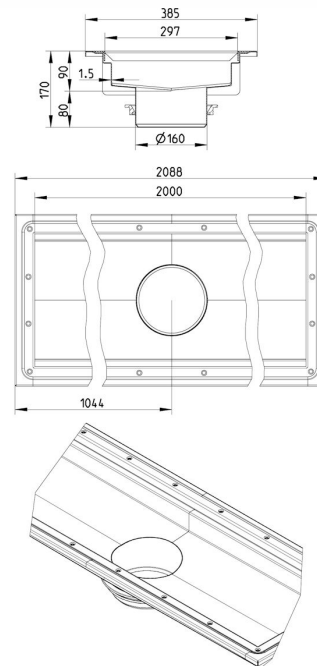

Specification Sheet

672EK020-10BA CHANNEL 300x2000 CENTER OUTLET

- Floor: vinyl
- Outlet: Ø160mm, vertical
- Stainless steel: AISI304/EN1.4301

Product Codes

UPC/EAN: 5705499124897

VVS Number:

RSK Number:

NRF Number:

LVI Number:

Specification

Brand Name: BLÜCHER

Floor: Vinyl

Material: AISI 304

Material (EN): EN 1.4301

Minimum Height (mm): 170

Outlet Box: No

Outlet Diameter (mm): 160

Outlet Direction: Vertical

Outlet Placement: Center

Series: Channel-Vinyl

Size: 300x2000

Weight (kg): 17,22

BLÜCHER®

A WATTS Brand