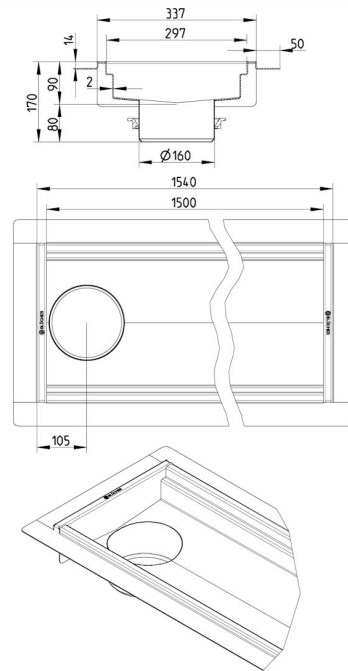

## 674EK015-00BA CHANNEL 300x1500 END OUTLET

- Floor: concrete, tiled and resin
- Liquid membrane
- Outlet: Ø160mm, vertical
- Stainless steel: AISI304/EN1.4301

### Specification

Brand Name: BLÜCHER

Floor: Concrete/tiled/resin

Material: AISI 304

Material (EN): EN 1.4301

Membrane Type: Liquid membrane

Minimum Height (mm): 170

Outlet Box: No

Outlet Diameter (mm): 160

Outlet Direction: Vertical

Outlet Placement: End

Series: Channel-Liquid membrane

Size: 300x1500

Weight (kg): 16,31

**BLÜCHER®**

A WATTS Brand