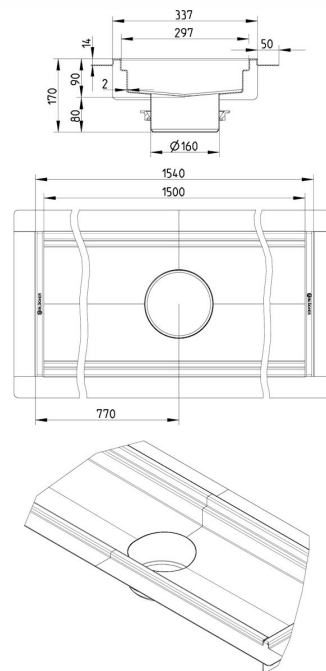

674EK015-08BA CHANNEL 300x1500 CENTER OUTLET

- -Floor: concrete, tiled and resin
- -Liquid membrane
- -Outlet: Ø160mm, vertical
- -Stainless steel: AISI304/EN1.4301

Product Codes

UPC/EAN: 5705499131253

VVS Number:

RSK Number:

NRF Number:

LVI Number:

Specification

Brand Name: BLÜCHER

Floor: Concrete/tiled/resin

Material: AISI 304

Material (EN): EN 1.4301

Membrane Type: Liquid membrane

Minimum Height (mm): 170

Outlet Box: No

Outlet Diameter (mm): 160

Outlet Direction: Vertical

Outlet Placement: Center

Series: Channel-Liquid membrane

Size: 300x1500

Weight (kg): 16,48

BLÜCHER®

A WATTS Brand