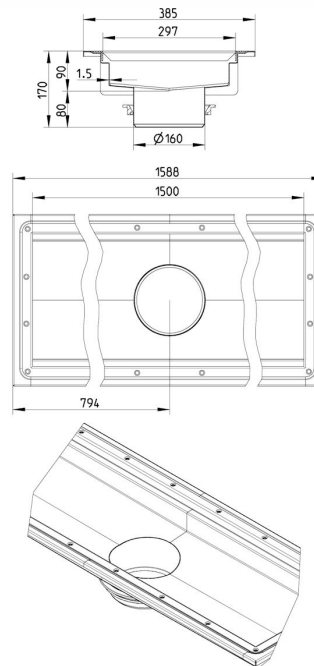

672EK015-08BA CHANNEL 300x1500 CENTER OUTLET

- Floor: vinyl
- Outlet: Ø160mm, vertical
- Stainless steel: AISI304/EN1.4301

Product Codes

UPC/EAN: 5705499124880

VVS Number:

RSK Number:

NRF Number:

LVI Number:

Specification

Brand Name: BLÜCHER

Floor: Vinyl

Material: AISI 304

Material (EN): EN 1.4301

Minimum Height (mm): 170

Outlet Box: No

Outlet Diameter (mm): 160

Outlet Direction: Vertical

Outlet Placement: Center

Series: Channel-Vinyl

Size: 300x1500

Weight (kg): 13,52

BLÜCHER®

A WATTS Brand