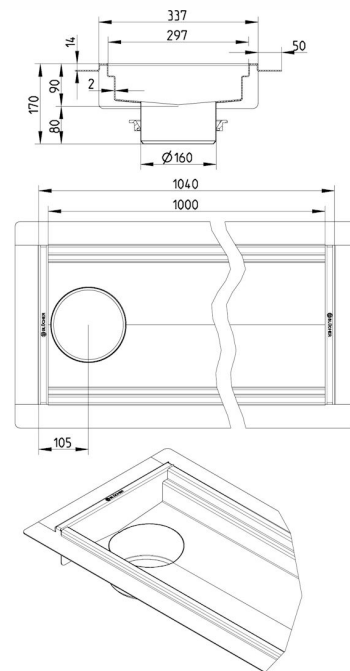

674EK010-00BA CHANNEL 300x1000 END OUTLET

- -Floor: concrete, tiled and resin
- -Liquid membrane
- -Outlet: Ø160mm, vertical
- -Stainless steel: AISI304/EN1.4301

Product Codes

UPC/EAN: 5705499131222

VVS Number:

RSK Number:

NRF Number:

LVI Number:

Specification

Brand Name: BLÜCHER

Floor: Concrete/tiled/resin

Material: AISI 304

Material (EN): EN 1.4301

Membrane Type: Liquid membrane

Minimum Height (mm): 170

Outlet Box: No

Outlet Diameter (mm): 160

Outlet Direction: Vertical

Outlet Placement: End

Series: Channel-Liquid membrane

Size: 300x1000

Weight (kg): 11,74

BLÜCHER®

A WATTS Brand